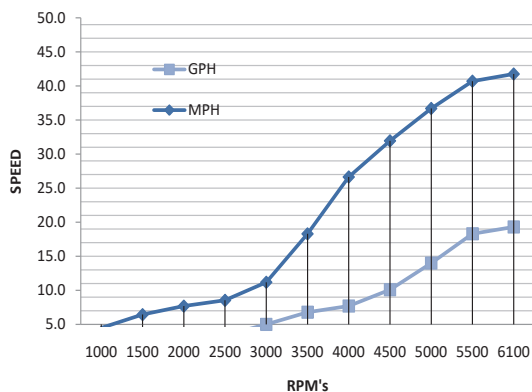

Sailfish 220 WAC - Performance Bulletin

Motor: Single Yamaha F200XB

PERFORMANCE			
RPM	MPH	GPH	MPG
1000	4.5	0.8	5.63
1500	6.5	1.3	5.00
2000	7.7	2.2	3.50
2500	8.6	3.4	2.53
3000	11.2	5.0	2.24
3500	18.3	6.8	2.69
4000	26.65	7.7	3.47
4500	32.0	10.1	3.17
5000	36.7	14.0	2.62
5500	40.7	18.3	2.22
6100	41.75	19.3	2.17
ACCELERATION			
TIME TO PLANE			
TEST CONDITIONS			
NUMBER OF PEOPLE			2
AIR / WATER TEMP (Fahrenheit)			68 F / 54 F
ELEVATION (IN FEET ABOVE SEA LEVEL)			135 FT
WIND VELOCITY			5 ~ 10 MPH

MANUFACTURER INFO	
NAME:	Sailfish Boats
STREET:	PO Box 1899
CITY, STATE, ZIP:	Cairo, GA 39828
PHONE:	229-377-2125
FAX:	229-377-1855
WEBSITE:	www.sailfishboats.com
BOAT DETAILS	
BOAT MODEL	220WAC
LENGTH	21'3"
BEAM	8'6"
APROX WET WEIGHT	4950lbs
MAXIMUM HP	200 Hp
FUEL CAPACITY	93 Gal
ENGINE DETAILS	
ENGINE MODEL/S	F200XB
HORSEPOWER	200hp
INDUCTION	EFI
DISPLACEMENT	2.8 lt
WEIGHT	489 lbs
GEAR RATIO	1.86
ENGINE MOUNTING HEIGHT	
MOUNTING HOLE POSITION	
PROPELLER/S	
SERIES	Reliance
DIAMETER/PITCH	14 1/4 x 17
YAMAHA PART # (sgl/twin)	68F-45972-10
PROPELLER MATERIAL	POLISHED STAINLESS STEEL
COMMENTS	
BOAT EQUIPPED WITH HARDTOP, FULL TANK OF FUEL, TWO PERSONS, MISC. SAFETY AND TEST GEAR (APPROX 100 LBS)	