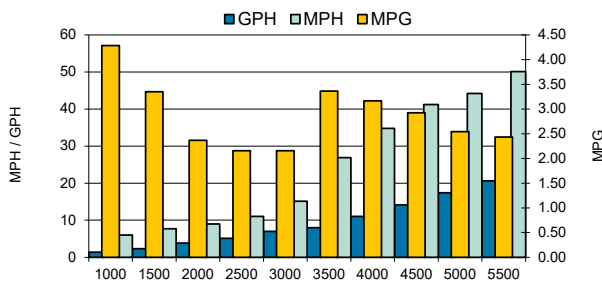

MANUFACTURER INFO	
NAME:	Sailfish Boats
STREET:	2501 Industrial Park Drive
CITY, STATE, ZIP:	Cairo, GA 39828
PHONE:	229-377-2125
FAX:	229-377-1855
WEBSITE:	www.sailfishboats.com

BOAT DETAILS	
BOAT MODEL	232CC
LENGTH	23' 0"
BEAM	8' 6"
WEIGHT AS TESTED	4900 LBS
MAXIMUM HP	300 HP
FUEL CAPACITY	108 GAL

ENGINE DETAILS	
ENGINE MODEL/S	MERCURY 300XL VERADO
HORSEPOWER	300 HP
DISPLACEMENT	4.6L
WEIGHT	610 LBS
LENGTH	25"
GEAR RATIO	1.85:1

ENGINE MOUNTING HEIGHT	
MOUNTING HOLE POSITION	3

PROPELLER/S	
SERIES	ENERTIA ECO
PROPELLER MATERIAL	Polished Stainless Steel
NUMBER OF BLADES	3
PITCH	19" P

COMMENTS	
BOAT EQUIPPED WITH HALF TANK OF FUEL, TWO PERSONS, MISC. SAFETY AND TEST GEAR (APPROX 100 LBS)	

Notice to Consumer: The information and data contained in this Performance Bulletin is approximate and subject to many different factors and variables. It is provided as a guideline only and should not be relied upon as representative of actual performance. Your boat's performance may be different than the information contained in this Performance Bulletin due to various factors including your boat's actual weight, wind and water conditions, temperature, humidity, elevation, bottom paint, boat options affecting wind/water drag and/or boat weight, and operator ability. Please confirm the specifications and performance data on your specific boat/engine combination with your dealer prior to purchase. Seminole Marine Inc. reserves the right to change the specifications and performance data of this Performance Bulletin or engine without notice.

SF06052024Z

www.sailfishboats.com