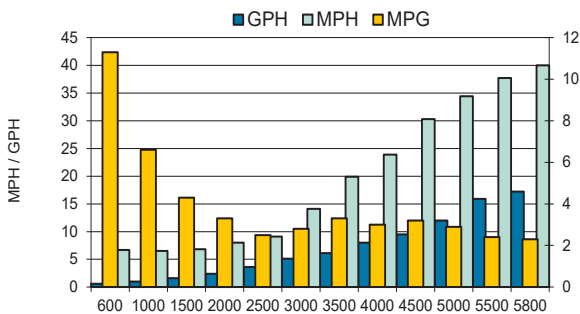

Notice to Consumer: The information and data contained in this Performance Bulletin is approximate and subject to many different factors and variables. It is provided as a guideline only and should not be relied upon as representative of actual performance. Your boat's performance may be different than the information contained in this Performance Bulletin due to various factors including your boat's actual weight, wind and water conditions, temperature, humidity, elevation, bottom paint, boat options affecting wind/water drag and/or boat weight, and operator ability. Please confirm the specifications and performance data on your specific boat/engine combination with your dealer prior to purchase. Seminole Marine Inc. reserves the right to change the specifications and performance data of this Performance Bulletin or engine without notice.

SF05242023Z

www.sailfishboats.com