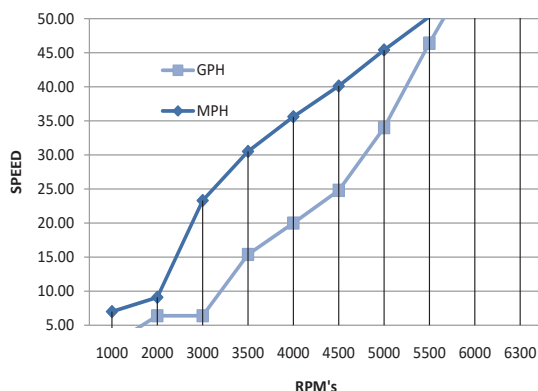

320 CENTER CONSOLE PERFORMANCE BULLETIN

Motors: Twin Mercury 300XXL Verado

PERFORMANCE			
RPM	MPH	GPH	MPG
1000	7.00	2.20	3.20
2000	9.10	6.40	1.40
3000	23.30	6.40	2.00
3500	30.50	15.40	2.00
4000	35.60	20.00	1.80
4500	40.10	24.80	1.60
5000	45.40	34.00	1.30
5500	50.30	46.40	1.10
6000	56.10	58.00	1.00
6300	56.80	58.00	1.00
ACCELERATION			
0-20 Mph		4.7 Sec	
TEST CONDITIONS			
NUMBER OF PEOPLE			2
AIR TEMP (Fahrenheit)			55° F
ELEVATION (IN FEET ABOVE SEA LEVEL)			Sea Level
WIND VELOCITY			5 ~ 8 MPH

MANUFACTURER INFO	
NAME:	Sailfish Boats
STREET:	PO Box 1899
CITY, STATE, ZIP:	Cairo, GA 39828
PHONE:	229-377-2125
FAX:	229-377-1855
WEBSITE:	www.sailfishboats.com
BOAT DETAILS	
BOAT MODEL	320CC
LENGTH	31' 6"
BEAM	10'
APROX WET WEIGHT	10,500 lbs
MAXIMUM HP	600 Hp
FUEL CAPACITY	300 Gal
ENGINE DETAILS	
ENGINE MODEL/S	300XXL Verado
HORSEPOWER	300 HP
INDUCTION	EFI
DISPLACEMENT	2.6 L
WEIGHT	667 Lbs
GEAR RATIO	1.75:1 or 1.875:1
ENGINE MOUNTING HEIGHT	
MOUNTING HOLE POSITION	#3
PROPELLER/S	
SERIES	Revolution 4®
PITCH	19
MERCURY PART # (sgl/twin)	857026A46
PROPELLER MATERIAL	POLISHED STAINLESS STEEL
COMMENTS	
BOAT EQUIPPED WITH HARD TOP, 100 GALLONS OF FUEL, 2 PERSONS, MISCELLANEOUS TEST GEAR (APPROX. 150 LBS.)	